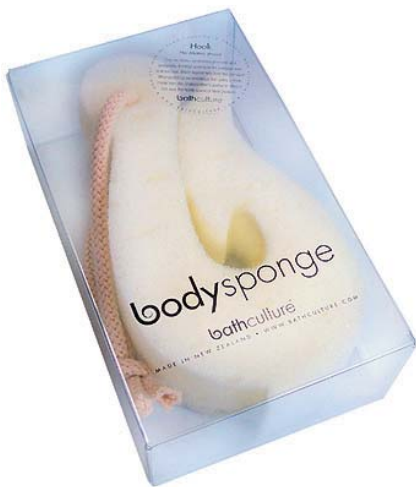

0017

Bath & Body 3 Pack. 1 x 85ml Lanolin Body, Pacific Shower and Milk Bath.

0048

Woven Gift Basket. Contains Greenstone Hook embroidered face cloth, 85ml Lanolin Body, Hook Body Sponge, Bone Hook soap and Kauri wood block.